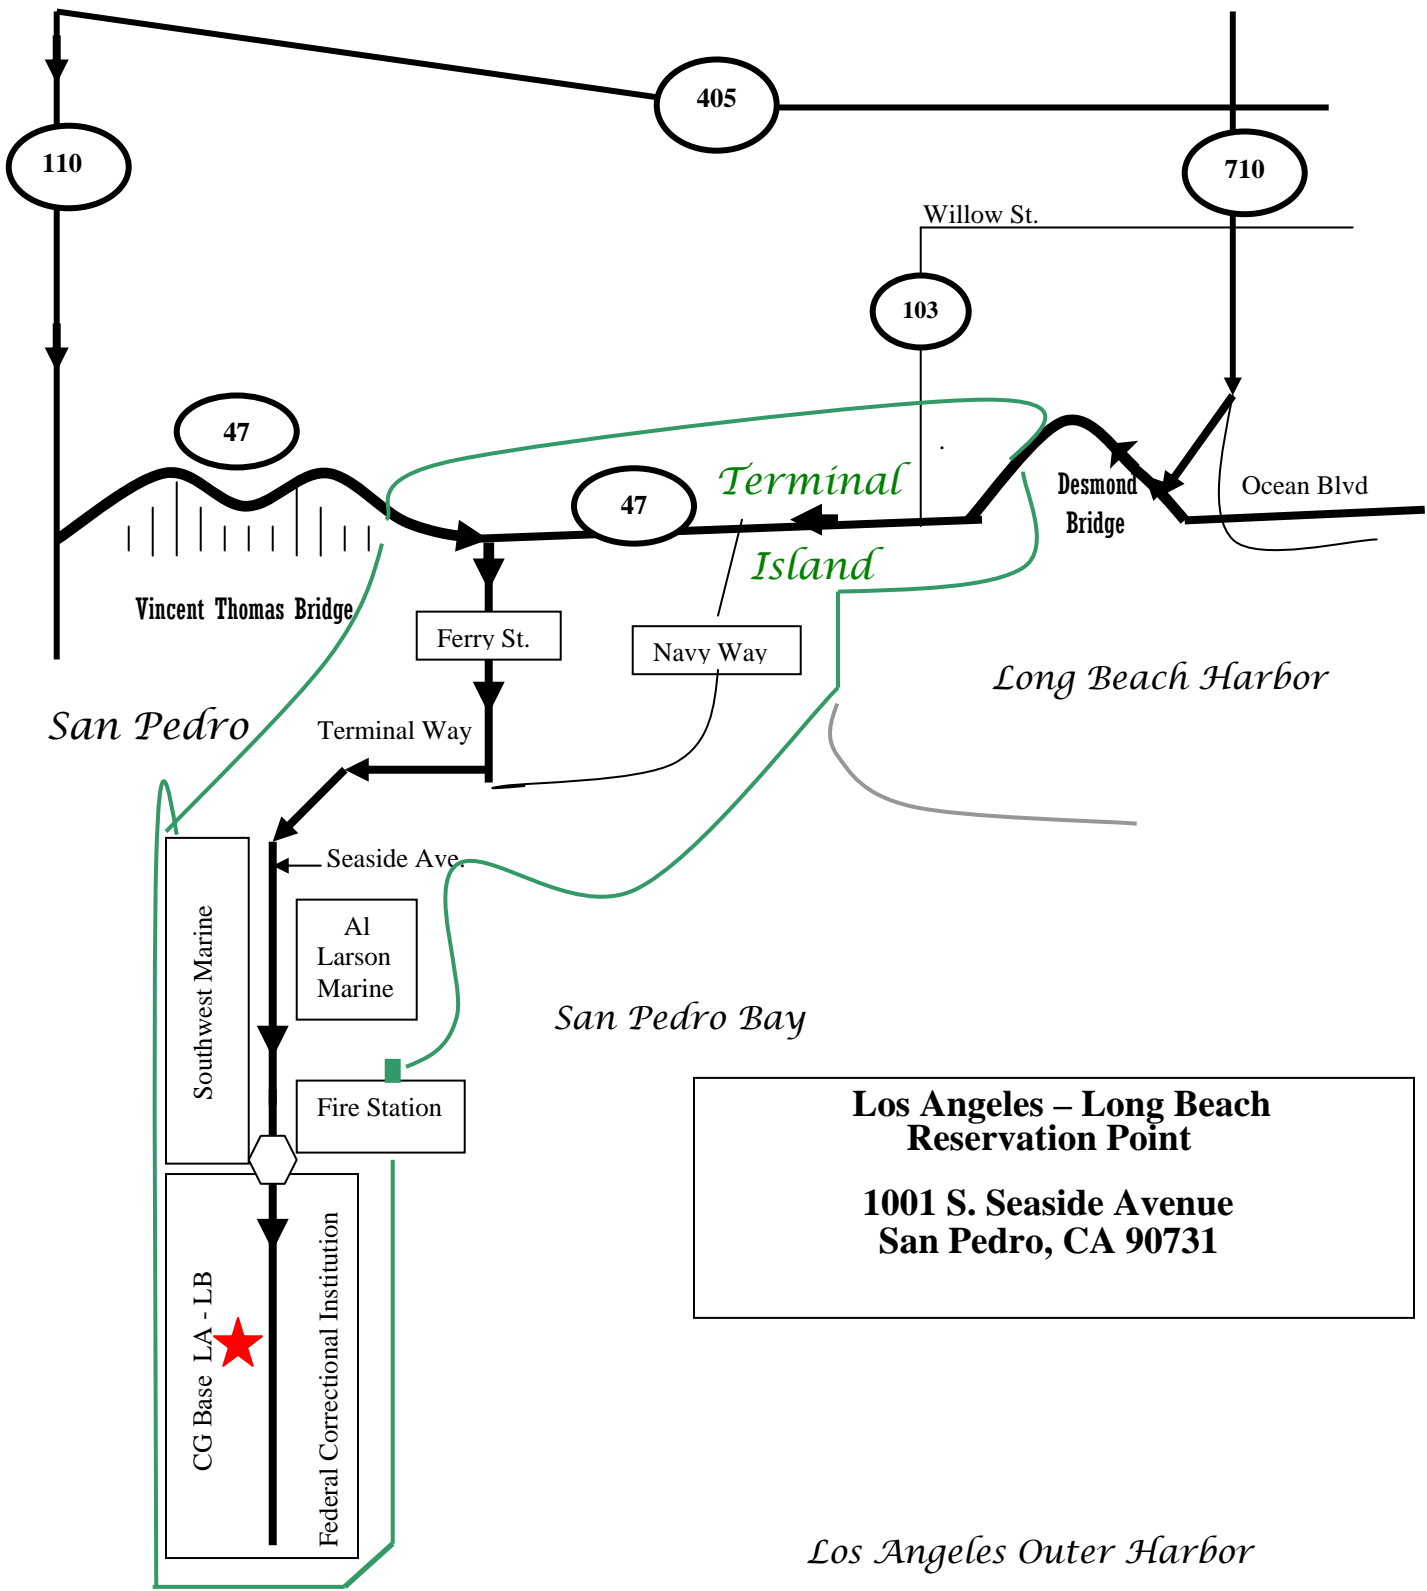

Base LA-LB, San Pedro CA (Terminal Island)

**Los Angeles – Long Beach
Reservation Point**
1001 S. Seaside Avenue
San Pedro, CA 90731

★ *Entrance to CG Base*